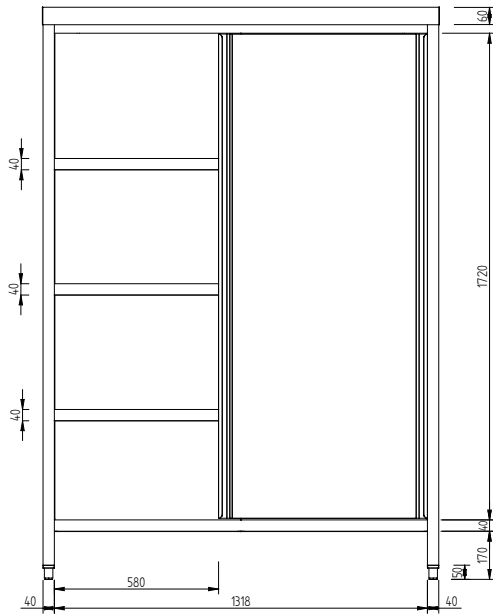

Storage Cabinet, with 2 shelves and 2 sliding doors, 1400mm

Short Form Specification

Item No. _____

Sound-deadened double walled sliding doors on roll bearings with end limit stop (7/10 in thickness in 304 AISI stainless steel). Equipped with 3 intermediate shelves which can be positioned at six different heights. 40mm base panel in AISI 304 stainless steel (8/10 in thickness) with upturned edges reinforced by stainless steel AISI 304 bars. Height adjustable feet (-20/+30 mm) in 304 AISI stainless steel.

Main Features

- Enhanced stability and solid construction. Stability, loading and stress tests by external certified body.

Construction

- Equipped with 6 intermediate shelves which can be positioned at three different heights.
- Constructed entirely in 304 AISI stainless steel.
- Base panel has 40mm high profile, is 8/10 in thickness with upturned edges and bar reinforcement. It is welded to legs for further structure reinforcement.
- Undertop is 18mm in thickness, reinforced, completely waterproof, double-sided laminated and 100% recyclable.
- Welded frame and legs.
- Door sliding system is fluent and reliable, tested with over 80.000 cycles by external certified body.
- Sliding doors are in stainless steel and double-walled with sound-deadening material inside. They are 7/10mm in thickness with roll bearings and end limit stop.
- Height-adjustable stainless steel feet (-20/+30mm).
- Intermediate shelf has 40mm high profile, is 8/10 in thickness with upturned edges and bar reinforcement. It can be positioned at six different heights.

APPROVAL: _____

Experience the Excellence
www.electroluxprofessional.com

Front

Side

Top

Key Information:

Cabinet width:		
134059 (GGAS1400E)	1318 mm	
Cabinet depth:	620 mm	
Cabinet height:	1720 mm	
External dimensions, Width:	1400 mm	
External dimensions, Depth:	700 mm	
External dimensions, Height:	2000 mm	
Net weight:	118 kg	