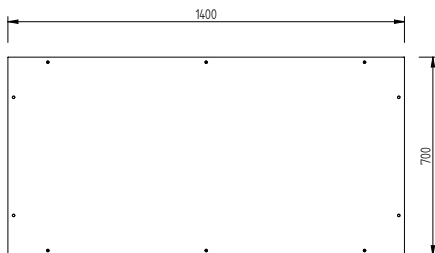

Storage Cabinet, with 2 shelves and 2 sliding doors, 1400mm

Short Form Specification

Item No. _____

Sound-deadened double walled sliding doors on roll bearings with end limit stop (7/10 in thickness in 304 AISI stainless steel). Equipped with 3 intermediate shelves which can be positioned at six different heights. 40mm base panel in AISI 304 stainless steel (8/10 in thickness) with upturned edges reinforced by stainless steel AISI 304 bars. Height adjustable feet (-20/+30 mm) in 304 AISI stainless steel.

APPROVAL: _____

Experience the Excellence
www.electroluxprofessional.com

Front

Side

Top

Key Information:

Cabinet width:		
134059 (GGAS1400E)	1318 mm	
Cabinet depth:	620 mm	
Cabinet height:	1720 mm	
External dimensions, Width:	1400 mm	
External dimensions, Depth:	700 mm	
External dimensions, Height:	2000 mm	
Net weight:	118 kg	