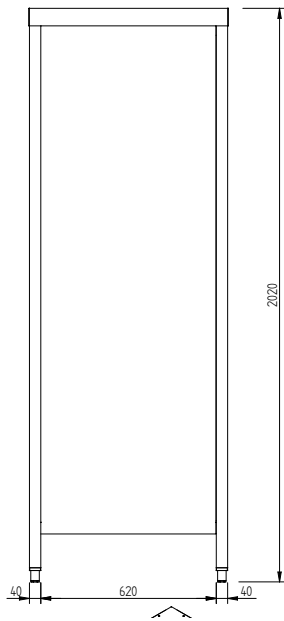

Storage Cabinet, with 2 shelves and 2 sliding doors, 1400mm

Short Form Specification

Item No. _____

Sound-deadened double walled sliding doors on roll bearings with end limit stop (7/10 in thickness in 304 AISI stainless steel). Equipped with 3 intermediate shelves which can be positioned at six different heights. 40mm base panel in AISI 304 stainless steel (8/10 in thickness) with upturned edges reinforced by stainless steel AISI 304 bars. Height adjustable feet (-20/+30 mm) in 304 AISI stainless steel.

Main Features

- Enhanced stability and solid construction. Stability, loading and stress tests by external certified body.

Construction

- Equipped with 6 intermediate shelves which can be positioned at three different heights.
- Constructed entirely in 304 AISI stainless steel.
- Base panel has 40mm high profile, is 8/10 in thickness with upturned edges and bar reinforcement. It is welded to legs for further structure reinforcement.
- Undertop is 18mm in thickness, reinforced, completely waterproof, double-sided laminated and 100% recyclable.
- Welded frame and legs.
- Door sliding system is fluent and reliable, tested with over 80.000 cycles by external certified body.
- Sliding doors are in stainless steel and double-walled with sound-deadening material inside. They are 7/10mm in thickness with roll bearings and end limit stop.
- Height-adjustable stainless steel feet (-20/+30mm).
- Intermediate shelf has 40mm high profile, is 8/10 in thickness with upturned edges and bar reinforcement. It can be positioned at six different heights.

APPROVAL: _____

Experience the Excellence
www.electroluxprofessional.com

Front

Side

Top

Key Information:

Cabinet width:		
134059 (GGAS1400E)	1318 mm	
Cabinet depth:	620 mm	
Cabinet height:	1720 mm	
External dimensions, Width:	1400 mm	
External dimensions, Depth:	700 mm	
External dimensions, Height:	2000 mm	
Net weight:	118 kg	